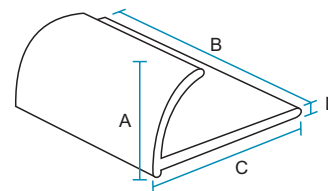

SPECIFICATION SHEET

**ROOT WOOD
PVC 3/8 in. x 8 ft.
C-SHAPED TILE EDGING TRIM**

FLOORING PRODUCT TYPE:

UNDERLAYMENT

SERIES NAME:

TILE EDGING TRIM

DESCRIPTION:

3/8 in. x 8 ft. Root Wood C-Shaped Tile Edging Trim

DIAMETER:

3/8 in.

COLOR/FINISH:

ROOT WOOD

IMAGE:

PRODUCT LENGTH (ft.):

8 ft

MATERIAL:

PVC

MANUFACTURED WARRANTY:

10 YEARS

TECHNICAL CHARACTERISTICS:

Our PVC Tile Edging C Trim offers the right solution for walls, exterior wall corners, kitchen countertops, and backsplashes. It protects your ceramic and stone edges against costly damage. The Straight Edge Grout Line makes installation faster and eliminates the need for spacers between the trim and tile.

A	3/8 in.
B	8 ft.
C	.95 in.
D	.039 in.